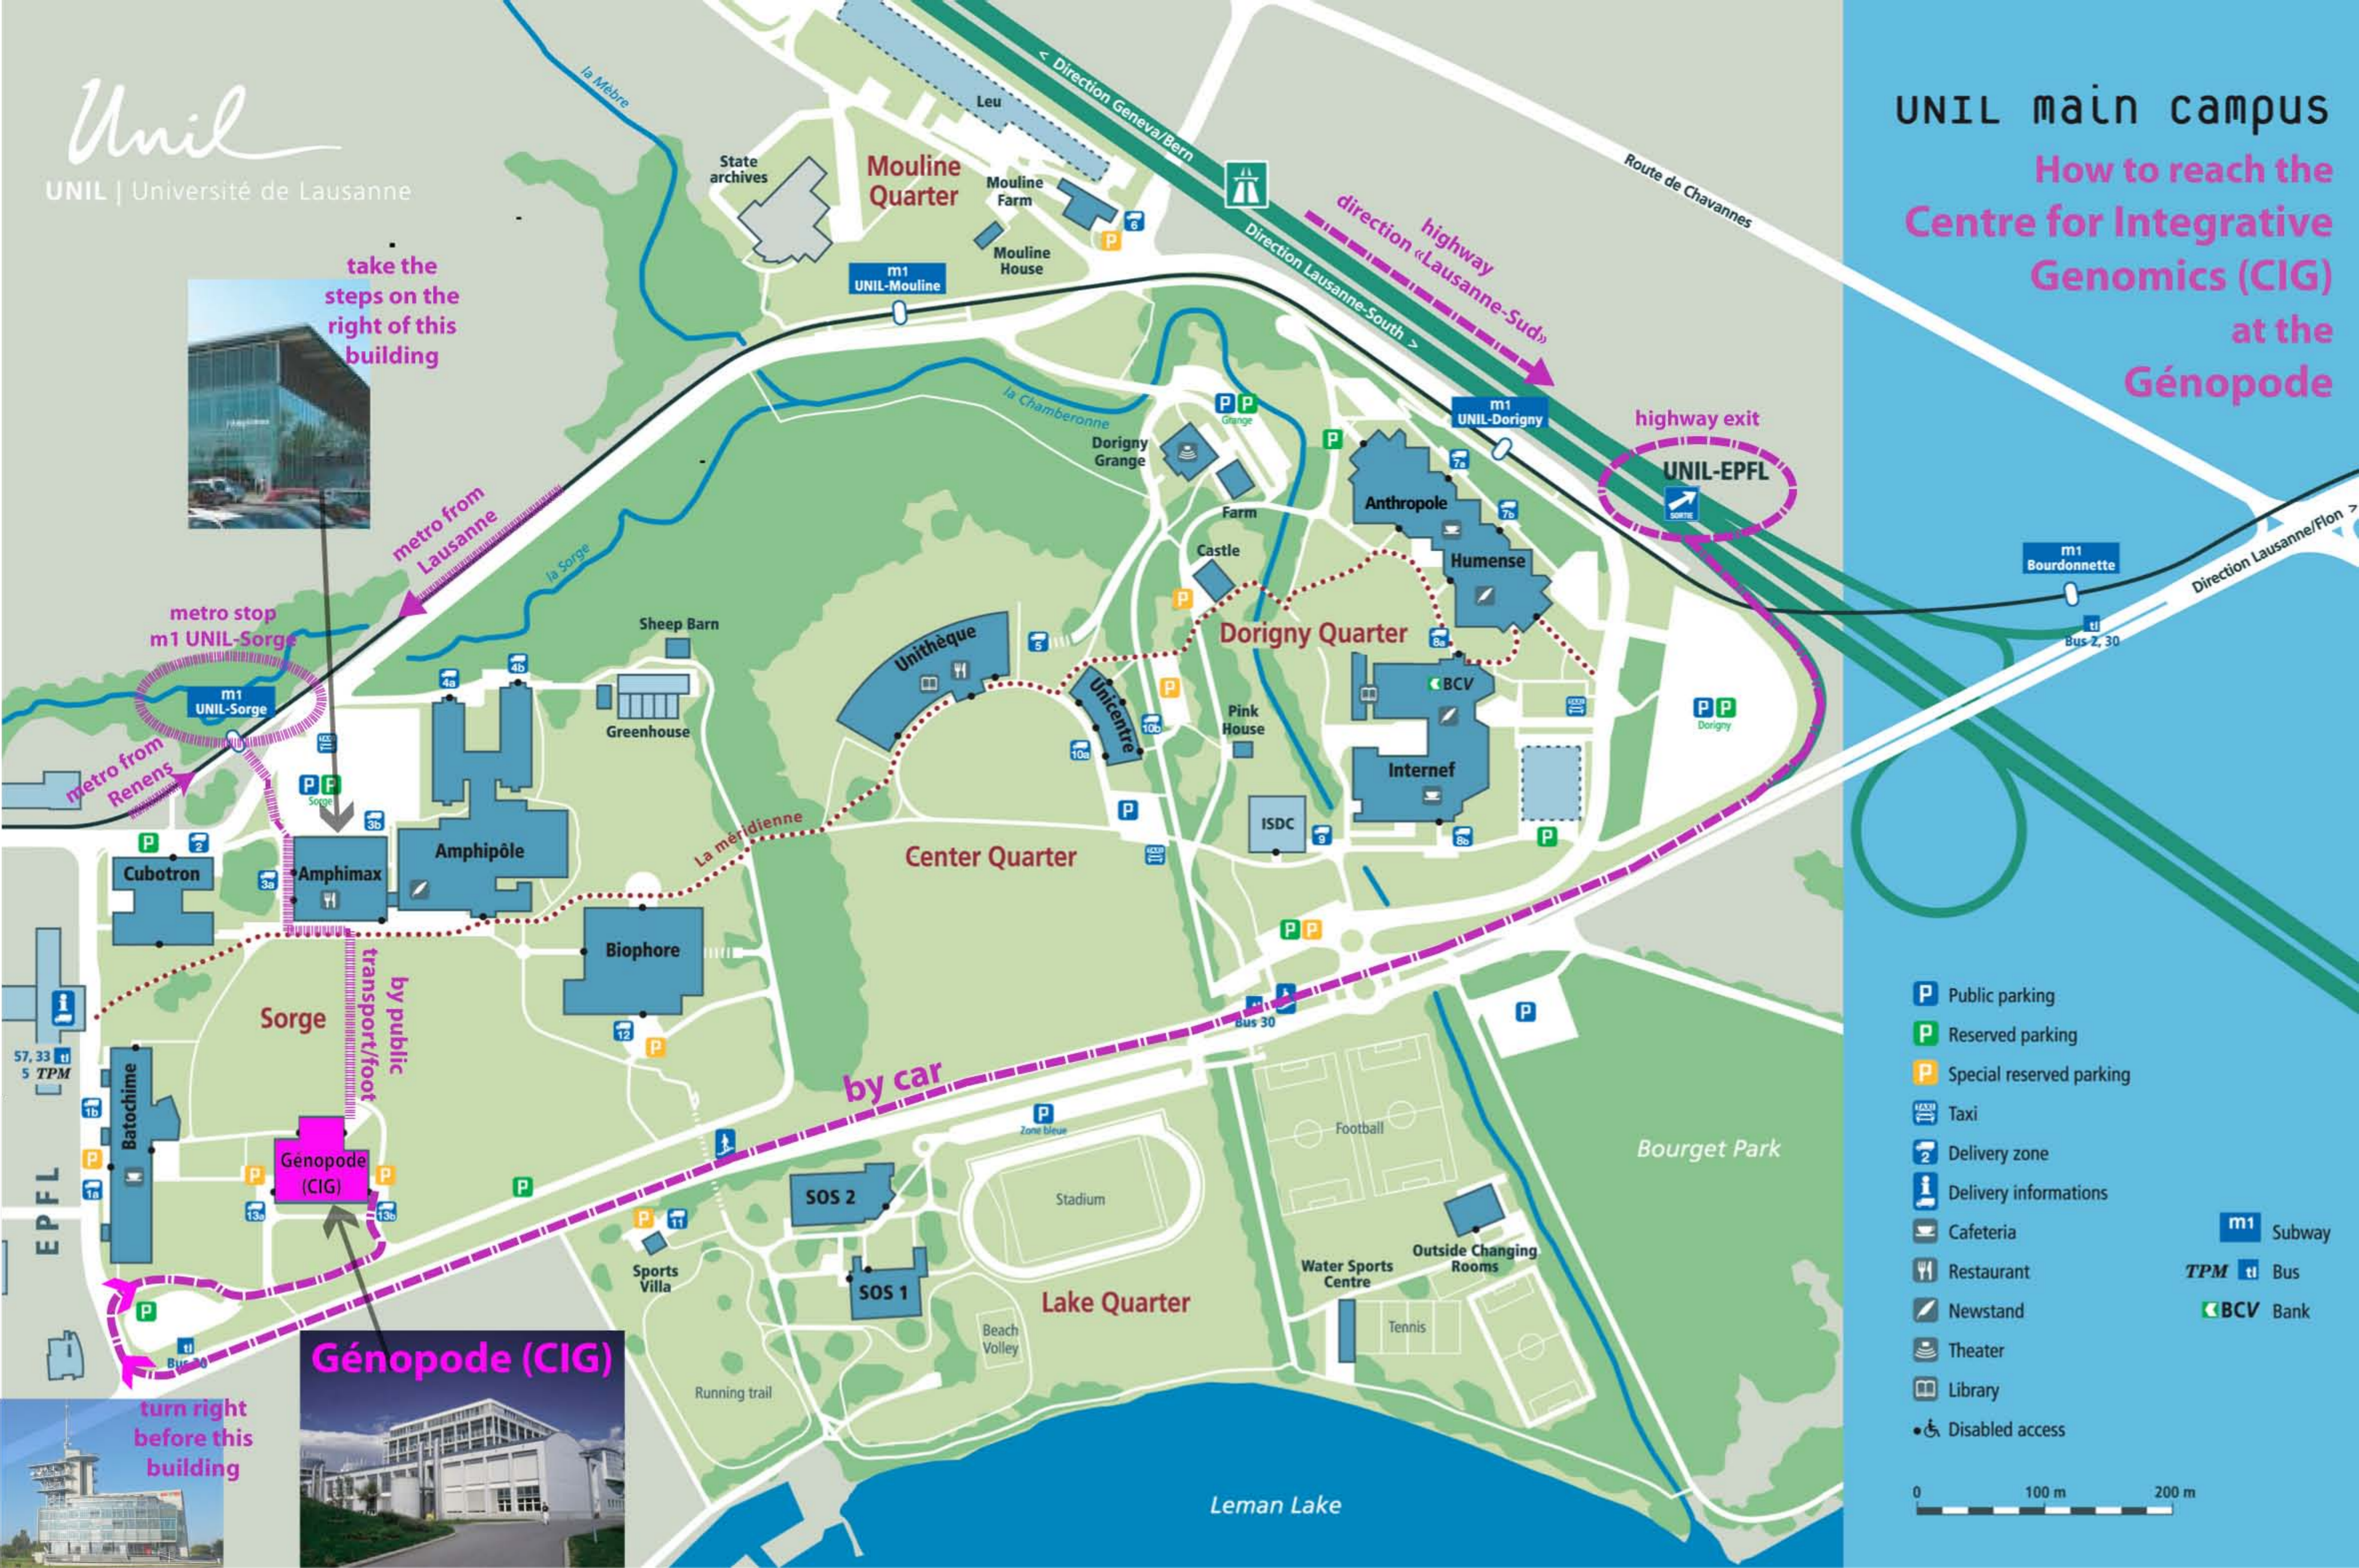

# UNIL main campus

## How to reach the Centre for Integrative Genomics (CIG) at the Génopode

take the steps on the right of this building

**Génopode (CIG)**

turn right before this building

- Public parking
- Reserved parking
- Special reserved parking
- Taxi
- Delivery zone
- Delivery informations
- Cafeteria
- Restaurant
- Newstand
- Theater
- Library
- Disabled access
- Subway
- Bus
- Bank