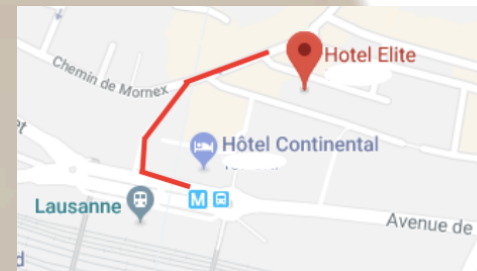

#### From Lausanne train station :

Take M2 metro (direction « Croisettes ») until the stop « Lausanne Flon », then take M1 metro (direction « Renens CFF ») and stop « UNIL-Chamberonne ».

On Thursday January 25<sup>th</sup>: you can take the M1 at 9:21 am at Lausanne Gare.

On Friday January 26<sup>th</sup>: you can take the M1 at 9:31 am at Lausanne Gare.

### LOCATION

University of Lausanne – Building Anthropole (Room 1129)